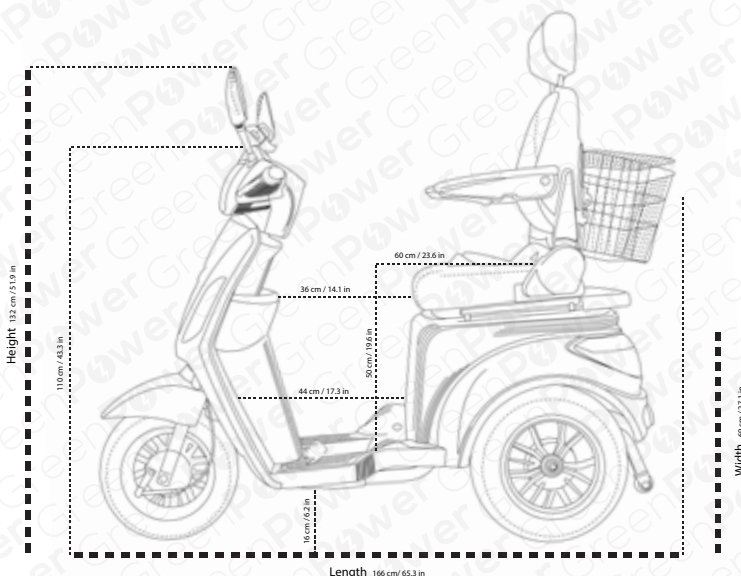

Electric Mobility Scooter GP500

£1,490 With Vat Relief

Our GP500 brings together contemporary design and outstanding performance to create a truly impressive piece of machinery that puts your comfort, safety and ride experience first. The GP500 can reach speeds of up to 15 miles per hour. This easily makes it one of the fastest mobility scooters on the market. With this mobility scooter you will get up to 45 miles in range on a single charge. Features a powerful 800 Watt electric motor, Climbing capacity of up to 15 degrees and Holds up to 28 Stone. Has a full lighting system consisting of low/high headlights, taillights and directional indicators.

Motor 800w	Battery size 60V100Ah	Battery Type Lead-acid	Range 45	Brake Front Disc Rear Drum	Max Speed 8mph UK 25k/h EU
----------------------	---------------------------------	----------------------------------	--------------------	---	---

Suspension Full	Wheel size 3.00	Alarm Yes	Remote Yes	Max User Weight 28 St	Adjustable Seat Yes
---------------------------	---------------------------	---------------------	----------------------	---------------------------------	-------------------------------