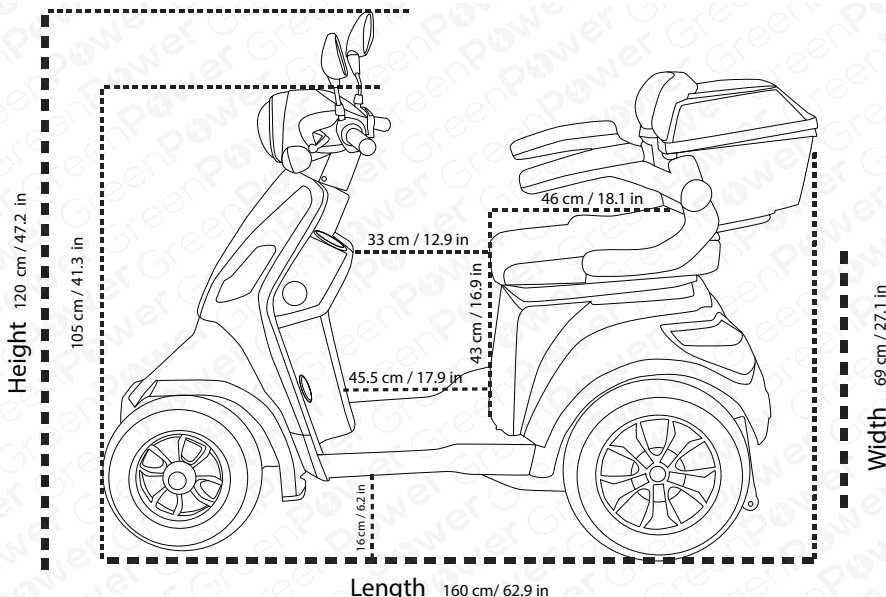

## Electric Mobility Scooter Fastest **£1,590** With Vat Relief

The Fastest scooter boasts an outstanding performance and is capable of reaching speeds of up to 15 mph (EU) / 8 mph (UK). Featuring a luxurious design, our Fastest scooter is equipped with a strong 1000W motor and Removable lithium battery for off-board charging, providing a very long - running range of 45 miles per charge (Can be upgraded to 90 miles per charge) and has a climbing capacity of up to 30 degrees. This scooter holds up to 37 stone, has a full lighting system consisting of low/high headlights, taillights and directional indicators and full suspension. In addition, The Fastest model also comes equipped with a rear lock box and under-seat storage compartment, as well as an Mp3 system with internal speakers as standard. The Green Power Electric Scooter is as easy to operate as any other rechargeable device you own.

<b>Motor</b> 1000w	<b>Battery size</b> 60V20AH	<b>Battery Type</b> Lithium	<b>Range</b> 45	<b>Brake</b> Front Disc Rear Drum	<b>Max Speed</b> 8mph UK 25k/h EU
-----------------------	--------------------------------	--------------------------------	--------------------	---	---

<b>Suspension</b> Full	<b>Wheel size</b> 3.00-10"	<b>Alarm</b> Yes	<b>Remote</b> Yes	<b>Max User Weight</b> 37 St	<b>Adjustable Seat</b> Yes
---------------------------	-------------------------------	---------------------	----------------------	---------------------------------	-------------------------------